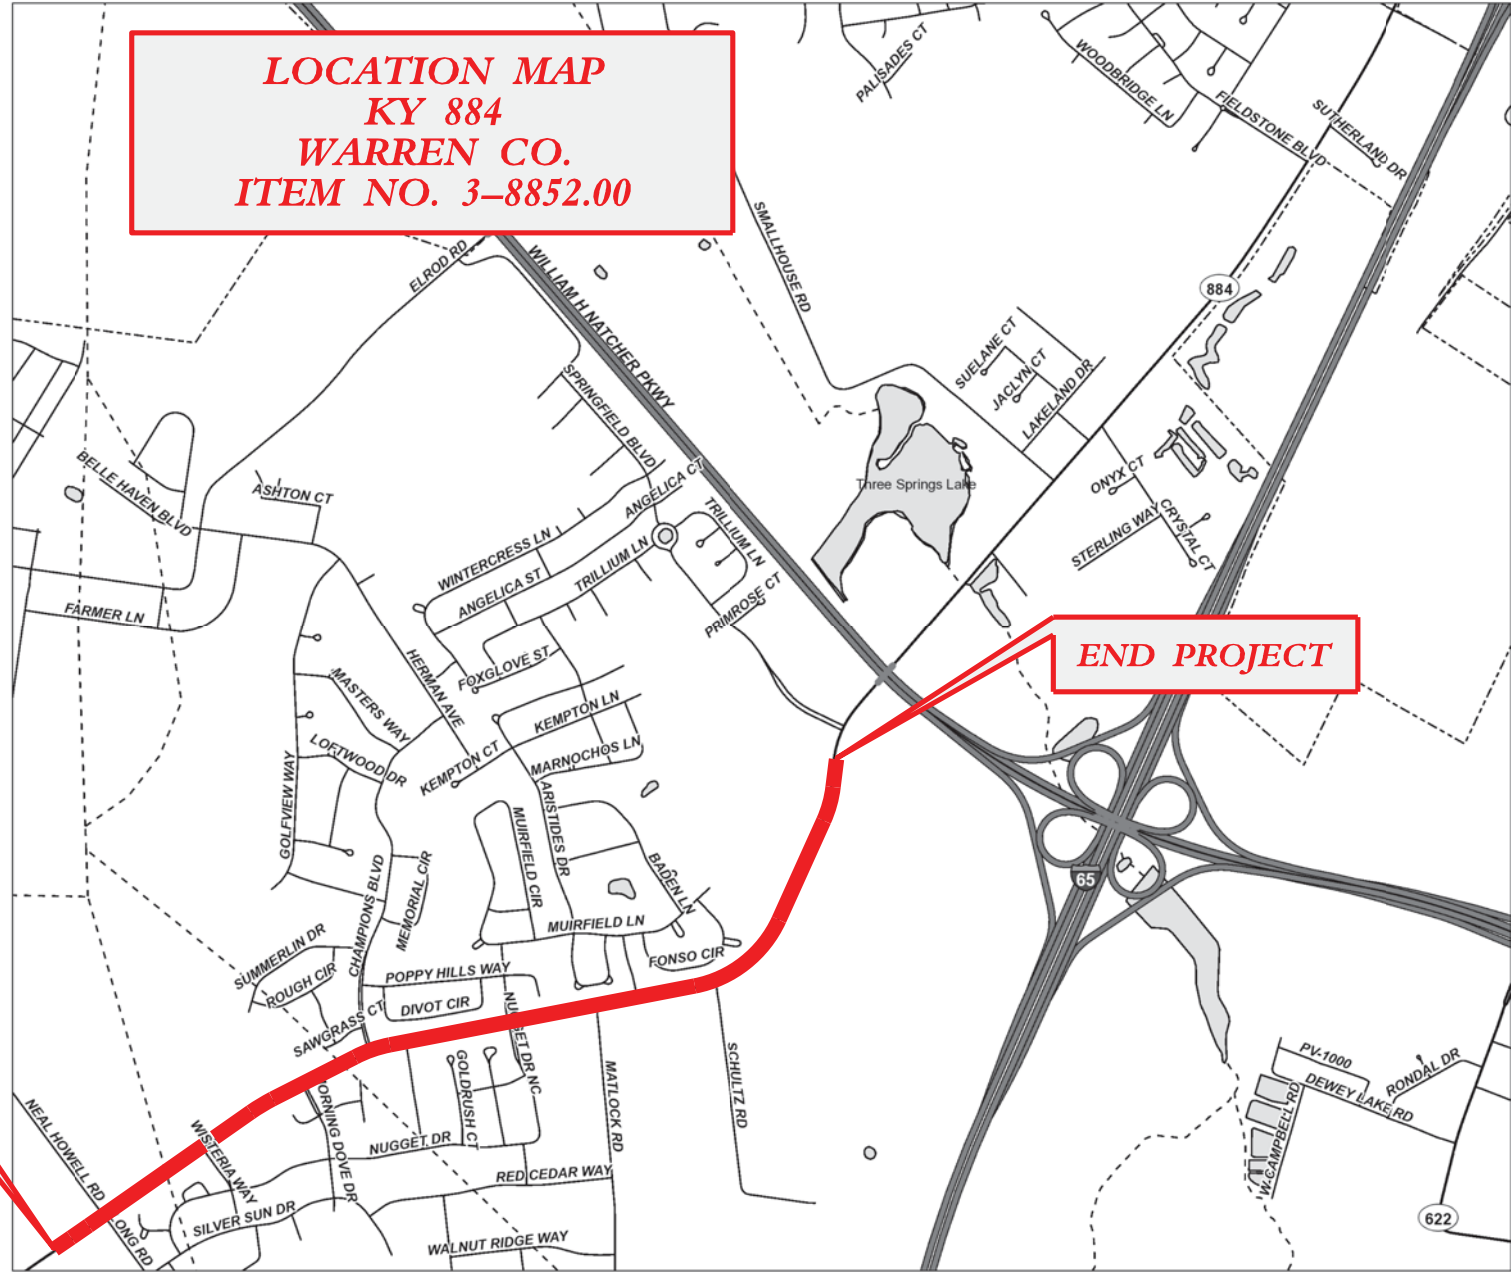

**LOCATION MAP
KY 884
WARREN CO.
ITEM NO. 3-8852.00**

BEGIN PROJECT

END PROJECT